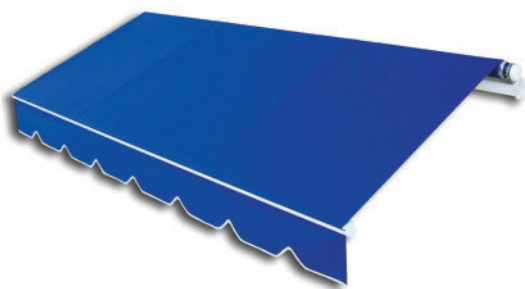

Sun When You Want It

Unlike a fixed patio cover, The Elite® awning extends to any position, without unsightly posts blocking your view.

Shade When You Need It

The Elite® allows you to control your outdoor environment with a hand crank, remote or at the touch of a switch. For years, the Elite® has left thousands of homeowners wondering how they ever lived without it.

SCAN ME