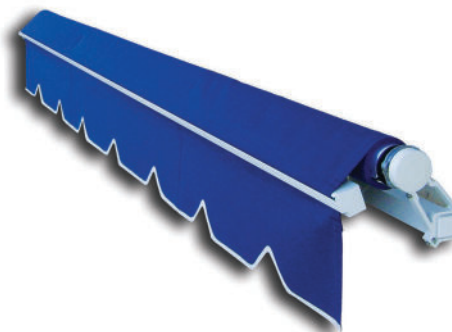

Sun When You Want It

Unlike a fixed patio cover, The Elite® awning extends to any position, without unsightly posts blocking your view.

Shade When You Need It

The Elite® allows you to control your outdoor environment with a hand crank, remote or at the touch of a switch. For years, the Elite® has left thousands of homeowners wondering how they ever lived without it.

SCAN ME