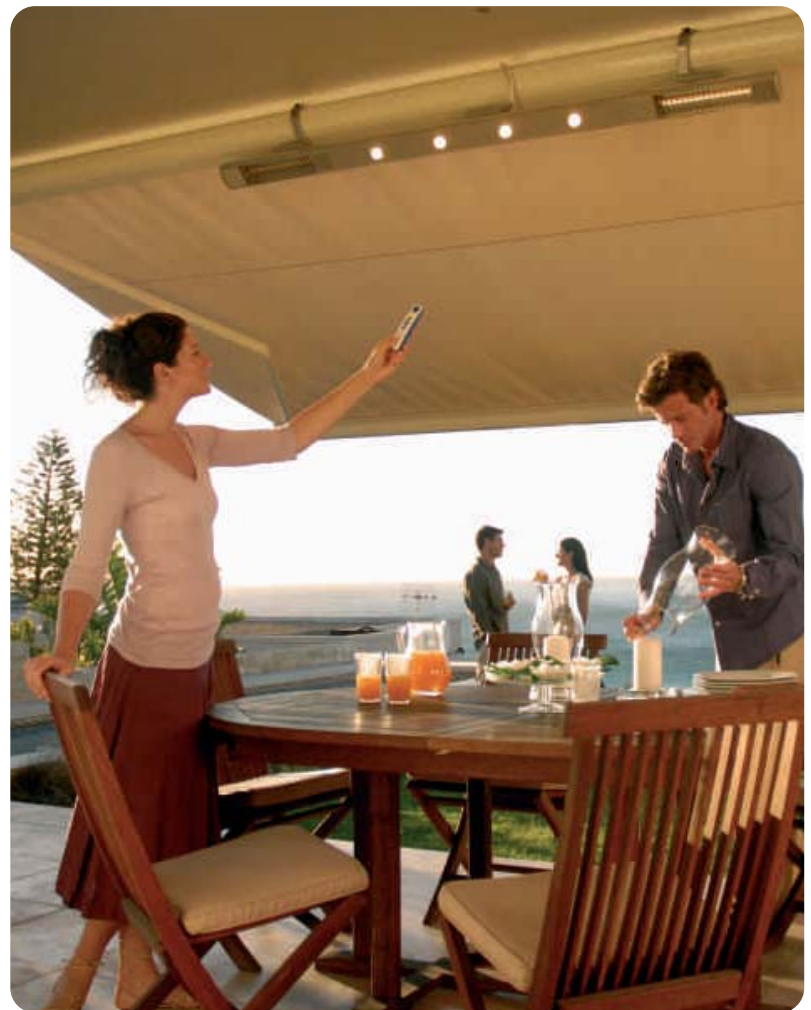

Combined with the performance of Somfy's AC, DC and battery powered RTS motors, the Telis Collection makes it possible to memorize a "favorite" position. Pressing the "MY" button on the transmitter will automatically send the awning, window covering, shutter, etc. to this position. For example, shades, shutters and blinds will align for a uniform look and awnings will lower to just the right distance to keep the sun's rays out of a home.

Telis RTS Patio

Ideal for decks and patios, the Telis RTS Patio is shock proof and water resistant. It is also available in a Soliris version so you can conveniently control your sun/wind sensors.

Telis RTS Pure