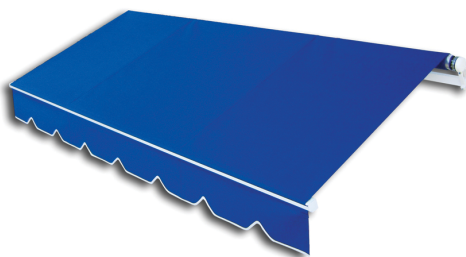

Sun When You Want It

Unlike a fixed patio cover, The Elite® awning extends to any position, without unsightly posts blocking your view. *Sun when you want it, shade when you need it!*

Ultimate Environment Control

The Elite® allows you to control your outdoor environment with a hand crank, remote or at the touch of a switch. For years, the Elite® has left thousands of homeowners wondering how they ever lived without it.

USING YOUR SMARTPHONE, SCAN THE QR CODE FOR EASY ACCESS TO THE WEBSITE