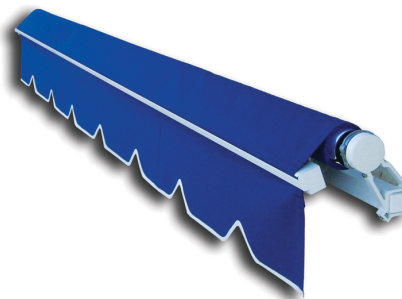

Sun When You Want It

Unlike a fixed patio cover, The Elite® awning extends to any position, without unsightly posts blocking your view. *Sun when you want it, shade when you need it!*

Ultimate Environment Control

The Elite® allows you to control your outdoor environment with a hand crank, remote or at the touch of a switch. For years, the Elite® has left thousands of homeowners wondering how they ever lived without it.

USING YOUR SMARTPHONE, SCAN THE QR CODE FOR EASY ACCESS TO THE WEBSITE