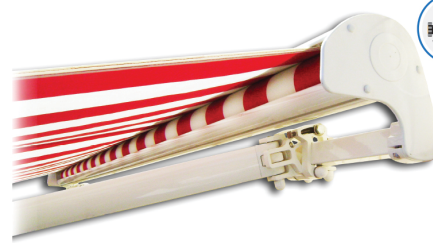

## Elite Cassette Retractable Awning

The Elite Cassette is our premium tier retractable awning. This full package awning encloses the fabric into a powder coated, extruded aluminum housing. Accent's cassette construction provides classic eye appeal while offering additional protection for your awning when retracted for long periods of time. When you purchase an Elite Cassette awning, you're choosing a fully protected awning you'll never have to worry about. The Elite Cassette Retractable Awning is custom-made in our own factory and subject to rigorous quality control procedures like all other Accent made products.

### Two-Part, Aluminum Enclosure

The Elite Cassette awning uses a two-part, aluminum enclosure that surrounds the roller tube and fabric, keeping dirt and debris out of the system. The shoulder-tilting mechanism uses a unique design that guarantees a flush, even enclosure. When the awning is retracting, at about six inches before it arrives at the roller tube, the mechanism causes the arm to "jump" to a true horizontal position. This allows a perfect coupling of the front bar with the cassette housing.

### Classic Cassette Construction

Accent's cassette construction is eye-catching yet practical, offering additional protection for your awning when retracted for long periods of time. With the ability to span any width from 6 to 19.8 feet and four projections ranging from 5 to 10 feet, the Elite Cassette provides maximum shade and protection.