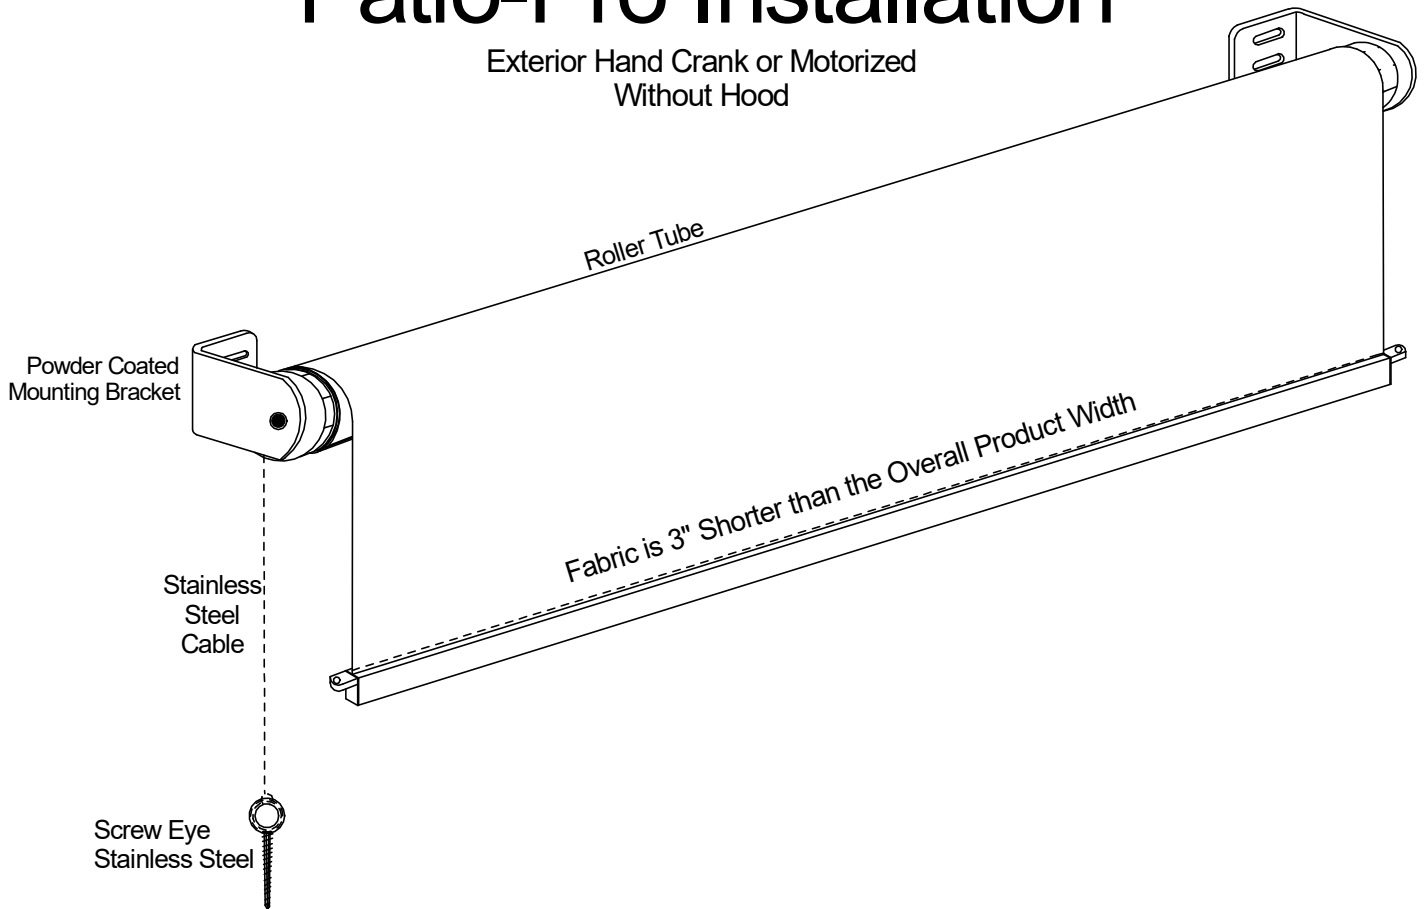

Patio-Pro Installation

Exterior Hand Crank or Motorized
Without Hood

Inside Roll w/ Wall Mount Cable Bracket
Inside Roll w/ Floor Mount Cable Bracket

Outside Roll w/ Floor Mount Cable Bracket

Under Eave w/ Floor Mount Cable Bracket