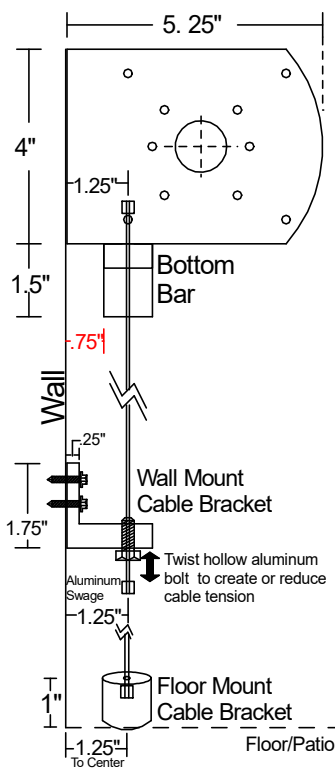

Patio-Pro Installation

Exterior Hand Crank or Motorized
Without Hood

Inside Roll w/ Wall Mount Cable Bracket
Inside Roll w/ Floor Mount Cable Bracket

Outside Roll w/ Floor Mount Cable Bracket

Under Eave w/ Floor Mount Cable Bracket