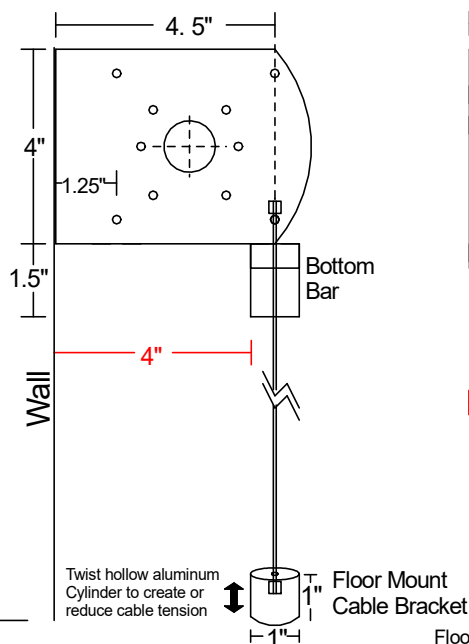

Patio-Pro Installation

Exterior Hand Crank or Motorized
Without Hood

Inside Roll w/ Wall Mount Cable Bracket
Inside Roll w/ Floor Mount Cable Bracket

Outside Roll w/ Floor Mount Cable Bracket

Under Eave w/ Floor Mount Cable Bracket