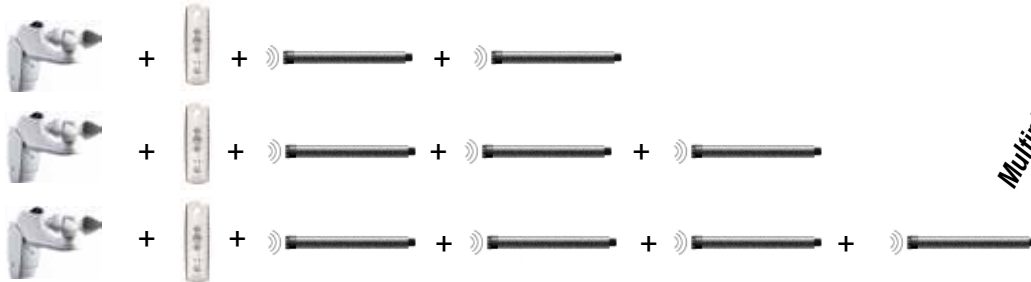

Sun & Wind Sensor Options

Wireless Sun & Wind w/Remote for Altus Motors

Exterior Plug-In
Or Hard Wired

Solaris Transmitter
Turns the Sun Sensor On or Off

Altus Motor Upgrade

Sun & Wind Sensor for Multiple Units using Altus Motors

Multiple Motor Application

Note: *Optional* 4-Channel Transmitter for Individual Control of Each Motor

Sun, Wind & Motion Sensor w/Remote for Altus Motors

Wind Motion
Sensor

Solaris Transmitter
1-channel only