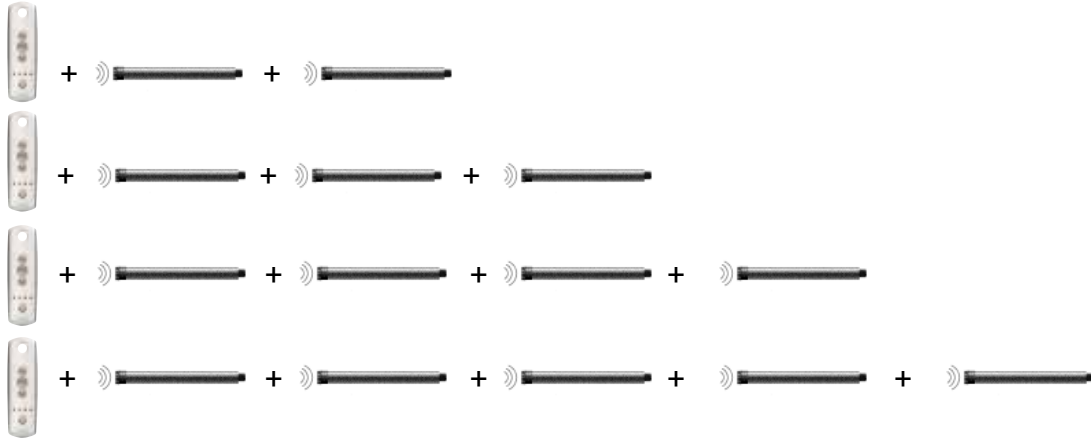

Remote Only Options

Single Unit Wireless Switch Kit

Altus Motor Upgrade
Plug-In or Hardwired

+

Wireless Switch
1-channel only (White only)

Single Unit Wireless Hand Held Remote Kit

Altus Motor Upgrade
Plug-In or Hardwired

+

Transmitter
1-channel only

Multiple Units w/ Wireless 5-Channel Hand Held Remote

Although the ALTUS system is considered “wireless” in that the communication between the motor and the Transmitter is without wires, the motor must be connected separately to its own 110 power source.