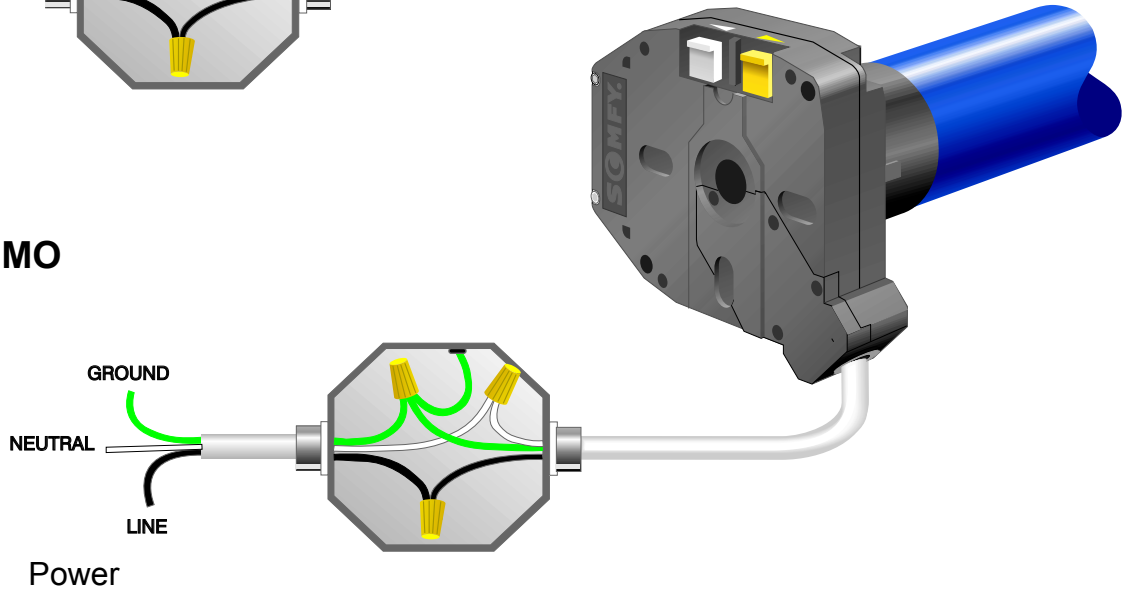

Somfy Altus Motor Wiring Diagram

LT50 ALTUS RTS

LT50 RTS CMO

Note: Only RTS and ILT motors can be wired in parallel.

LT50 ALTUS RTS AND LT50 RTS CMO MOTOR WIRING COLOR CODE

120V AC	CODE
BLACK	(H) HOT
WHITE	(N) NEUTRAL
GREEN	(G) GROUND