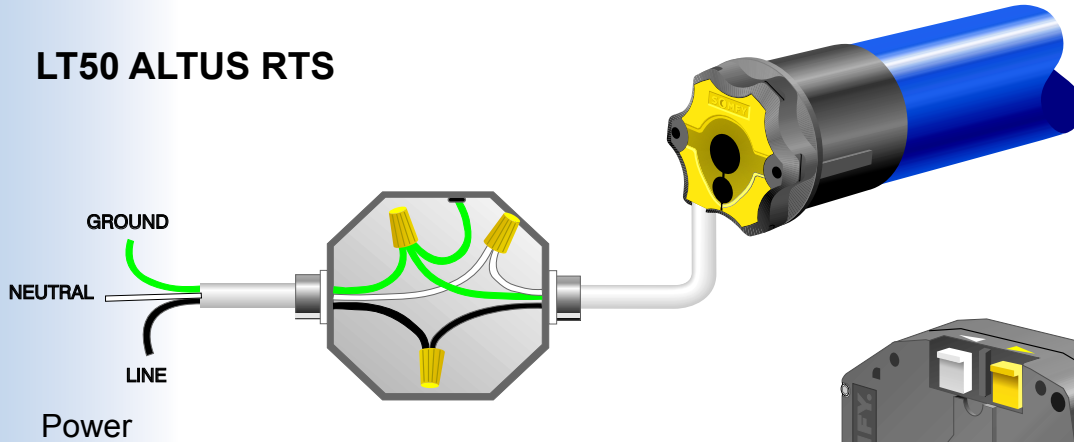

Somfy Altus Motor Wiring Diagram

LT50 ALTUS RTS

LT50 RTS CMO

Note: Only RTS and ILT motors can be wired in parallel.

LT50 ALTUS RTS AND LT50 RTS CMO MOTOR WIRING COLOR CODE

120V AC	CODE
BLACK	(H) HOT
WHITE	(N) NEUTRAL
GREEN	(G) GROUND