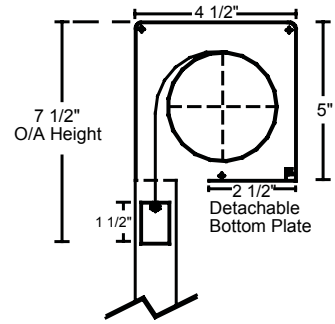

2 3/8"

Front View

7 1/2"
Overall

5" Box

Fabric

Bottom Bar

I.D. Width

I.D. Height

Track Height

Side View

7 1/2"
O/A Height

1 1/2"

2 1/2"
Detachable Bottom Plate

4 1/2"

5"

Santa Ana