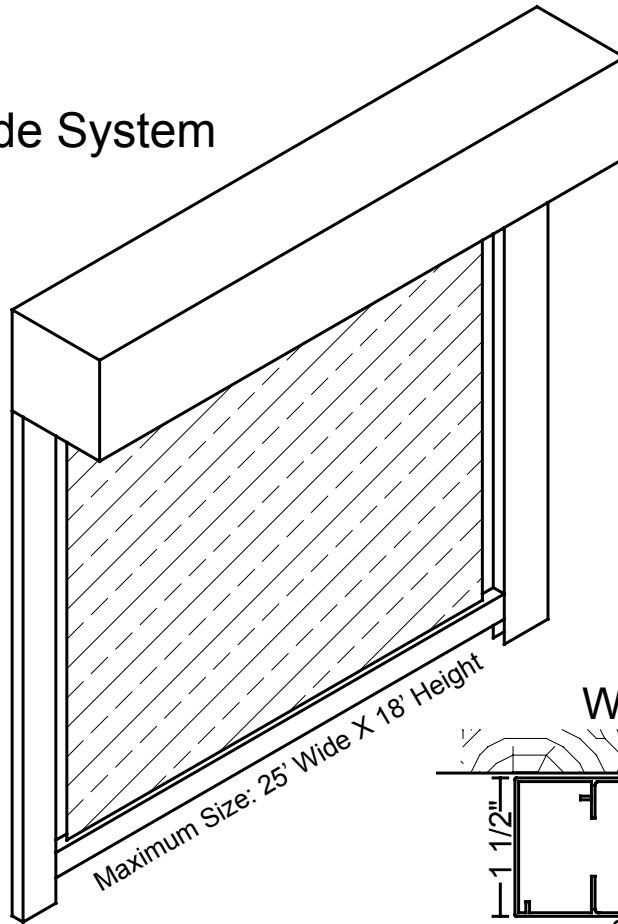

Sun-Pro with Tracks Profile

5" Drop Shade System

Warranty

Motor: 5 Years
 Fabric 10 Years
 Hardware: 10 Years

Maximum Size: 25' Wide X 18' Height

Wall

Track

1 1/2"

2 3/8"

Front View

7 1/2"
Overall

5" Box

Fabric

Bottom Bar

I.D. Width

I.D. Height

Track Height

Side View

7 1/2"
O/A Height

1 1/2"

2 1/2"
Detachable Bottom Plate

4 1/2"

5"

Santa Ana