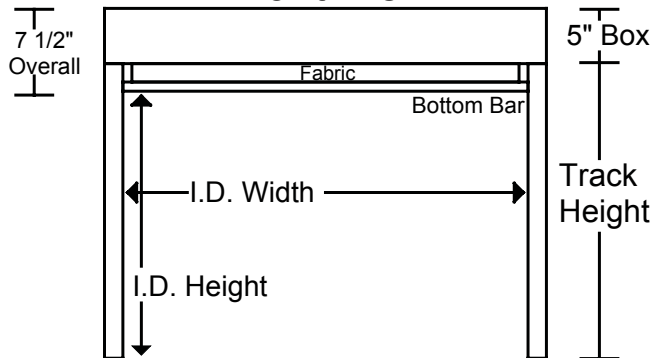

Sun-Pro with Tracks Profile

5" Drop Shade System

Warranty

Motor: 5 Years
 Fabric 10 Years
 Hardware: 10 Years

Maximum Size: 25' Wide X 18' Height

Wall

Track

1 1/2"

2 3/8"

Front View

7 1/2"
Overall

5" Box

Fabric

Bottom Bar

I.D. Width

I.D. Height

Track Height

Side View

7 1/2"
O/A Height

1 1/2"

2 1/2"
Detachable Bottom Plate

4 1/2"

5"

Santa Ana