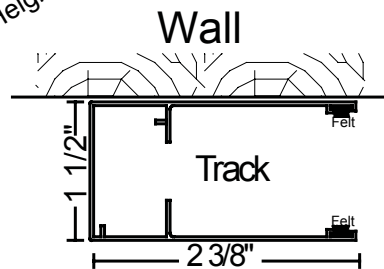

Sun-Pro with Tracks Profile

5" Drop Shade System

Warranty

Motor: 5 Years
 Fabric 10 Years
 Hardware: 10 Years

Maximum Size: 25' Wide X 18' Height

Wall

Track

1 1/2"

2 3/8"

Front View

7 1/2"
Overall

5" Box

Fabric

Bottom Bar

I.D. Width

I.D. Height

Track Height

Side View

7 1/2"
O/A Height

1 1/2"

2 1/2"
Detachable Bottom Plate

4 1/2"

5"

Santa Ana