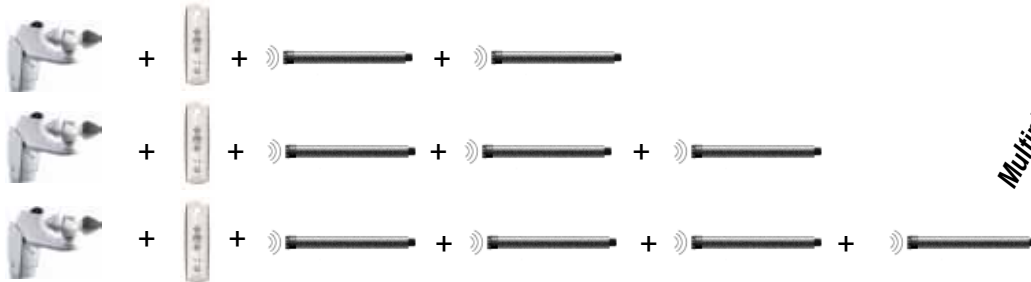

Sun & Wind Sensor Options

Wireless Sun & Wind w/Remote for Altus Motors

Exterior Plug-In
Or Hard Wired

Solaris Transmitter
Turns the Sun Sensor On or Off

Altus Motor Upgrade

Sun & Wind Sensor for Multiple Units using Altus Motors

Multiple Motor Application

Note: *Optional* 4-Channel Transmitter for Individual Control of Each Motor

Sun, Wind & Motion Sensor w/Remote for Altus Motors

Wind Motion
Sensor

Solaris Transmitter
1-channel only