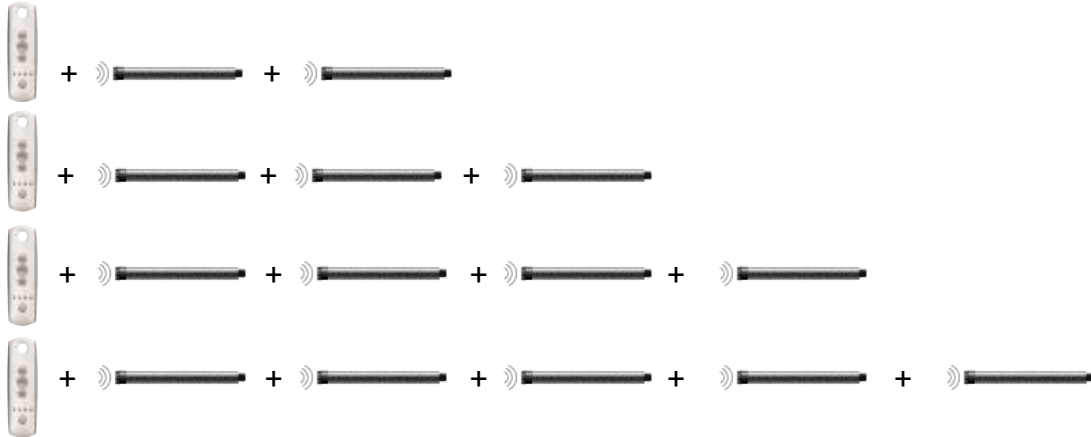

Remote Only Options

Single Unit Wireless Switch Kit

Altus Motor Upgrade
Plug-In or Hardwired

+

Wireless Switch
1-channel only (White only)

Single Unit Wireless Hand Held Remote Kit

Altus Motor Upgrade
Plug-In or Hardwired

+

Transmitter
1-channel only

Multiple Units w/ Wireless 5-Channel Hand Held Remote

Although the ALTUS system is considered “wireless” in that the communication between the motor and the Transmitter is without wires, the motor must be connected separately to its own 110 power source.