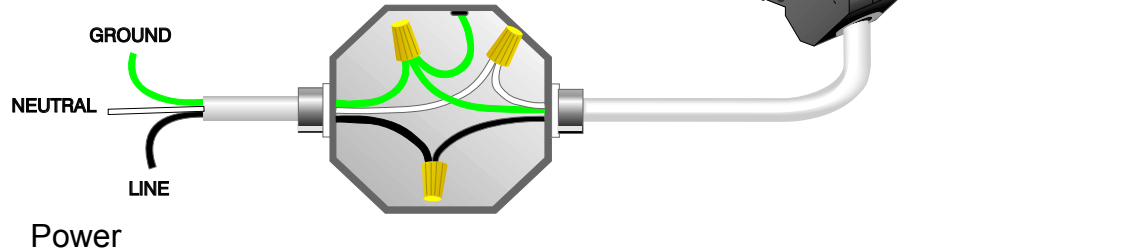

Somfy Altus Motor Wiring Diagram

LT50 ALTUS RTS

LT50 RTS CMO

Note: Only RTS and ILT motors can be wired in parallel.

LT50 ALTUS RTS AND LT50 RTS CMO MOTOR WIRING COLOR CODE

120V AC	CODE
BLACK	(H) HOT
WHITE	(N) NEUTRAL
GREEN	(G) GROUND