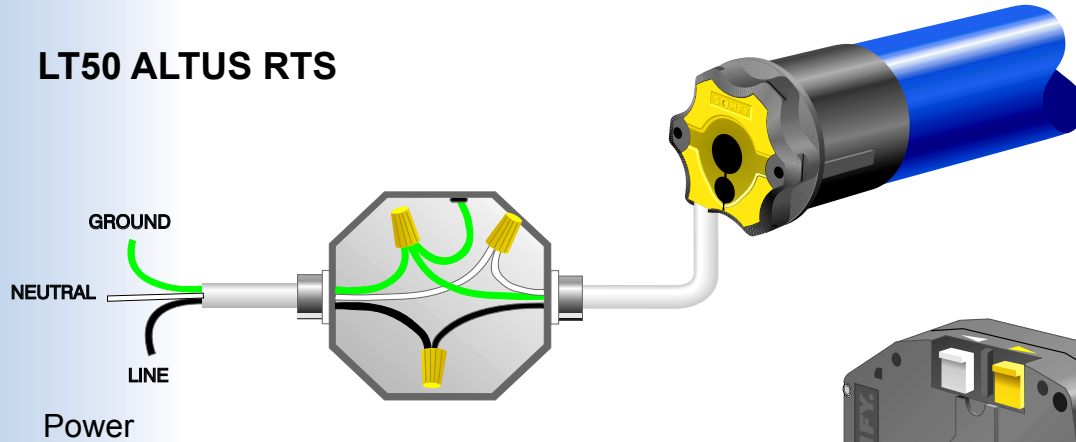

Somfy Altus Motor Wiring Diagram

LT50 ALTUS RTS

LT50 RTS CMO

Note: Only RTS and ILT motors can be wired in parallel.

LT50 ALTUS RTS AND LT50 RTS CMO MOTOR WIRING COLOR CODE

120V AC	CODE
BLACK	(H) HOT
WHITE	(N) NEUTRAL
GREEN	(G) GROUND