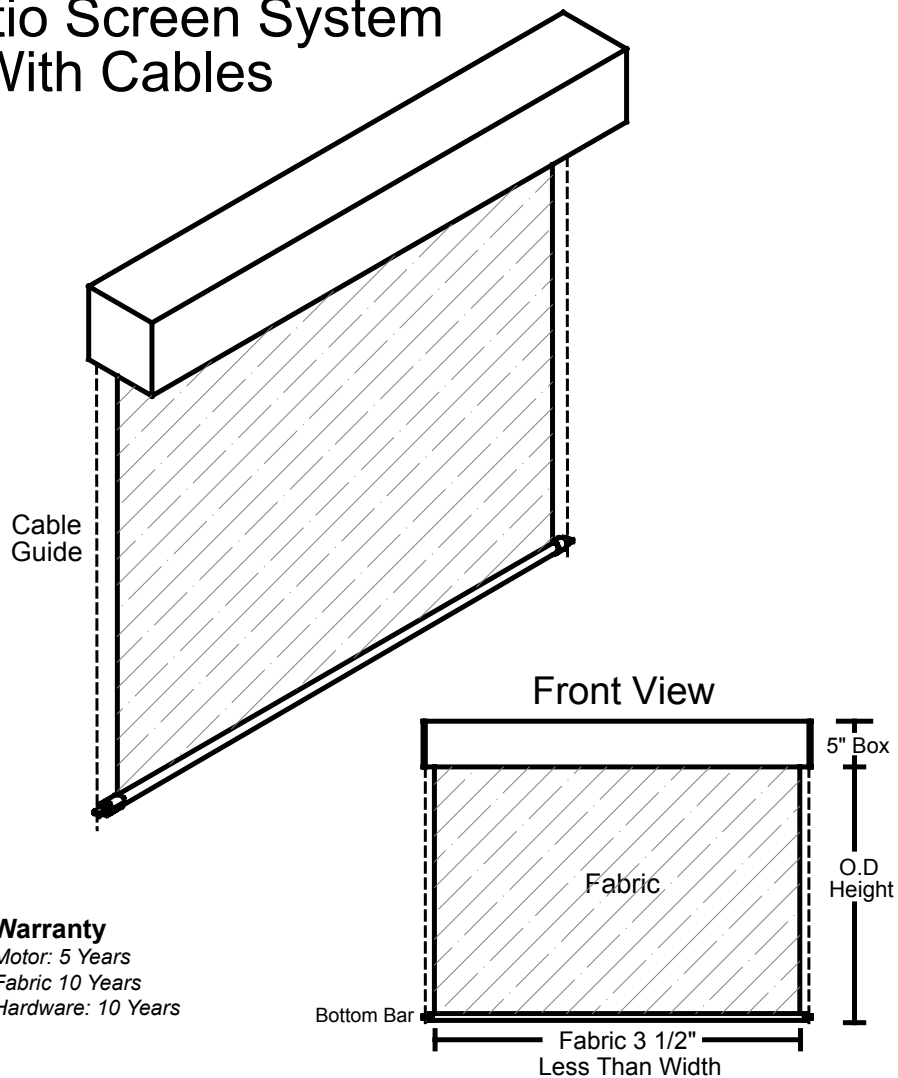

**Sun-Pro with Cable
Guides Profile**

**5" Patio Screen System
With Cables**

Santa Ana
 1600 E. St. Gertrude Pl.
 Santa Ana, CA 92705
 800-332-2866
 714-708-1399, Fax
 License # 700678

San Diego
 8120 Miramar Rd.
 San Diego, CA 92126
 858-621-6300
 858-621-6333, Fax
 License # 700678