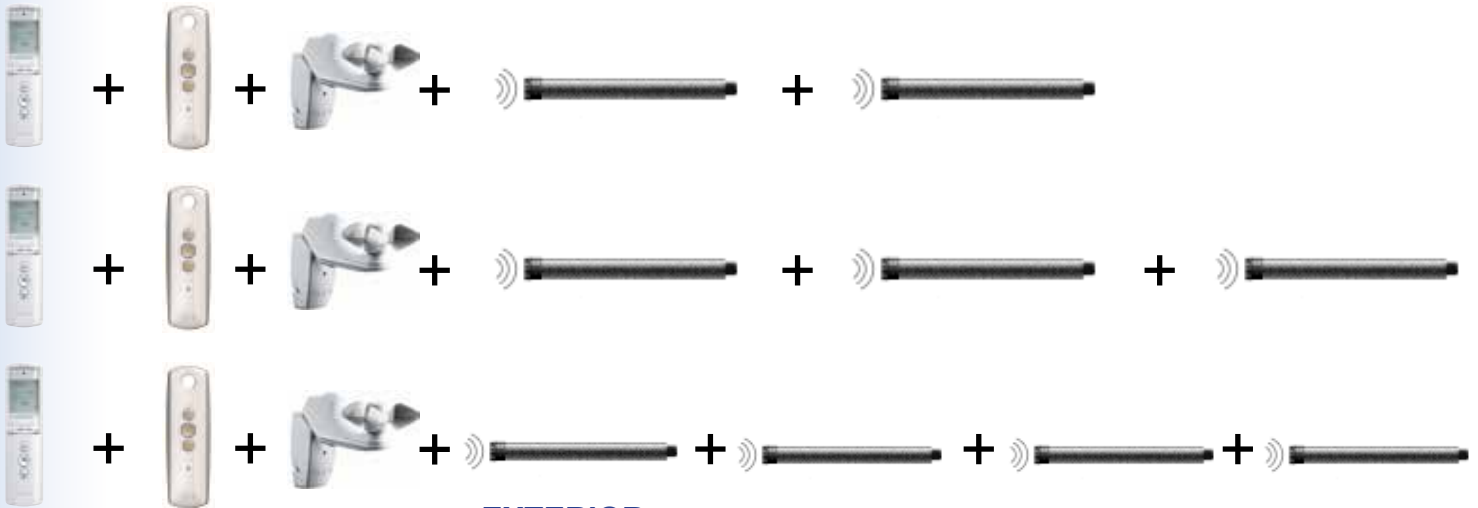

Altus Motor Upgrade

Wind Cup
Plug-In

Chronis Wireless Timer
Group Control Only

For Standard **EXTERIOR** Single Motor Application Only

Multiple Altus Motors with Remote, Timer & Wind Kit

For Altus **EXTERIOR** Upgrade Motor Application Only